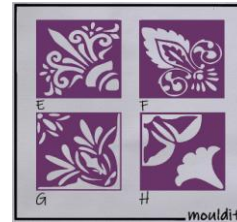

one stencil

Mould size:

132 x 122 x 15mm

Tile size:

96 x 96mm

MI 202-1 ©

96 x 96mm each

R195.00