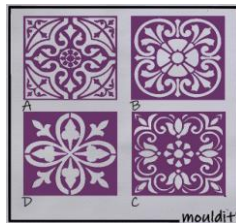

Tile size:

194 x 194mm

MI 302-1 ©

194 x 194mm each

R325.00

MI 302-2 ©

194 x 194mm each

R325.00