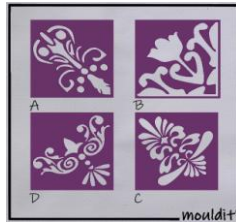

MI 202-1 ©

96 x 96mm each

R195.00