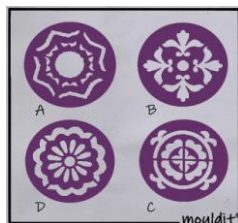

MI 055 ©
122 x 75 x 26mm
R295.00

Doorknobs and Tiles:

Doorknob toppers:

MI 101 ©
R130.00

**Starter kit includes
one stencil**
Mould size:
85 x 64 x 8mm
Tile size:
Ø 50 mm

MI 102-1 ©
Ø 50 mm each
R110.00

MI 102-2 ©
Ø 50 mm each
R110.00