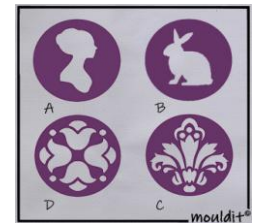

MI 055 ©
122 x 75 x 26mm
R295.00

Doorknobs and Tiles:

Doorknob toppers:

MI 101 ©
R130.00

**Starter kit includes
one stencil**
Mould size:
85 x 64 x 8mm
Tile size:
Ø 50 mm

MI 102-1 ©
Ø 50 mm each
R110.00

MI 102-2 ©
Ø 50 mm each
R110.00