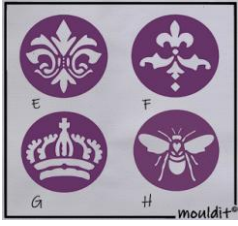

MI 103-2 ©

Ø 50 mm each

R110.00