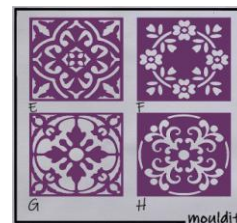

Tile size:

194 x 194mm

MI 302-1 ©

194 x 194mm each

R325.00

MI 302-2 ©

194 x 194mm each

R325.00