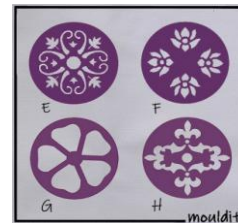

MI 055 ©
122 x 75 x 26mm
R295.00

Doorknobs and Tiles:

Doorknob toppers:

MI 101 ©
R130.00

**Starter kit includes
one stencil**
Mould size:
85 x 64 x 8mm
Tile size:
Ø 50 mm

MI 102-1 ©
Ø 50 mm each
R110.00

MI 102-2 ©
Ø 50 mm each
R110.00